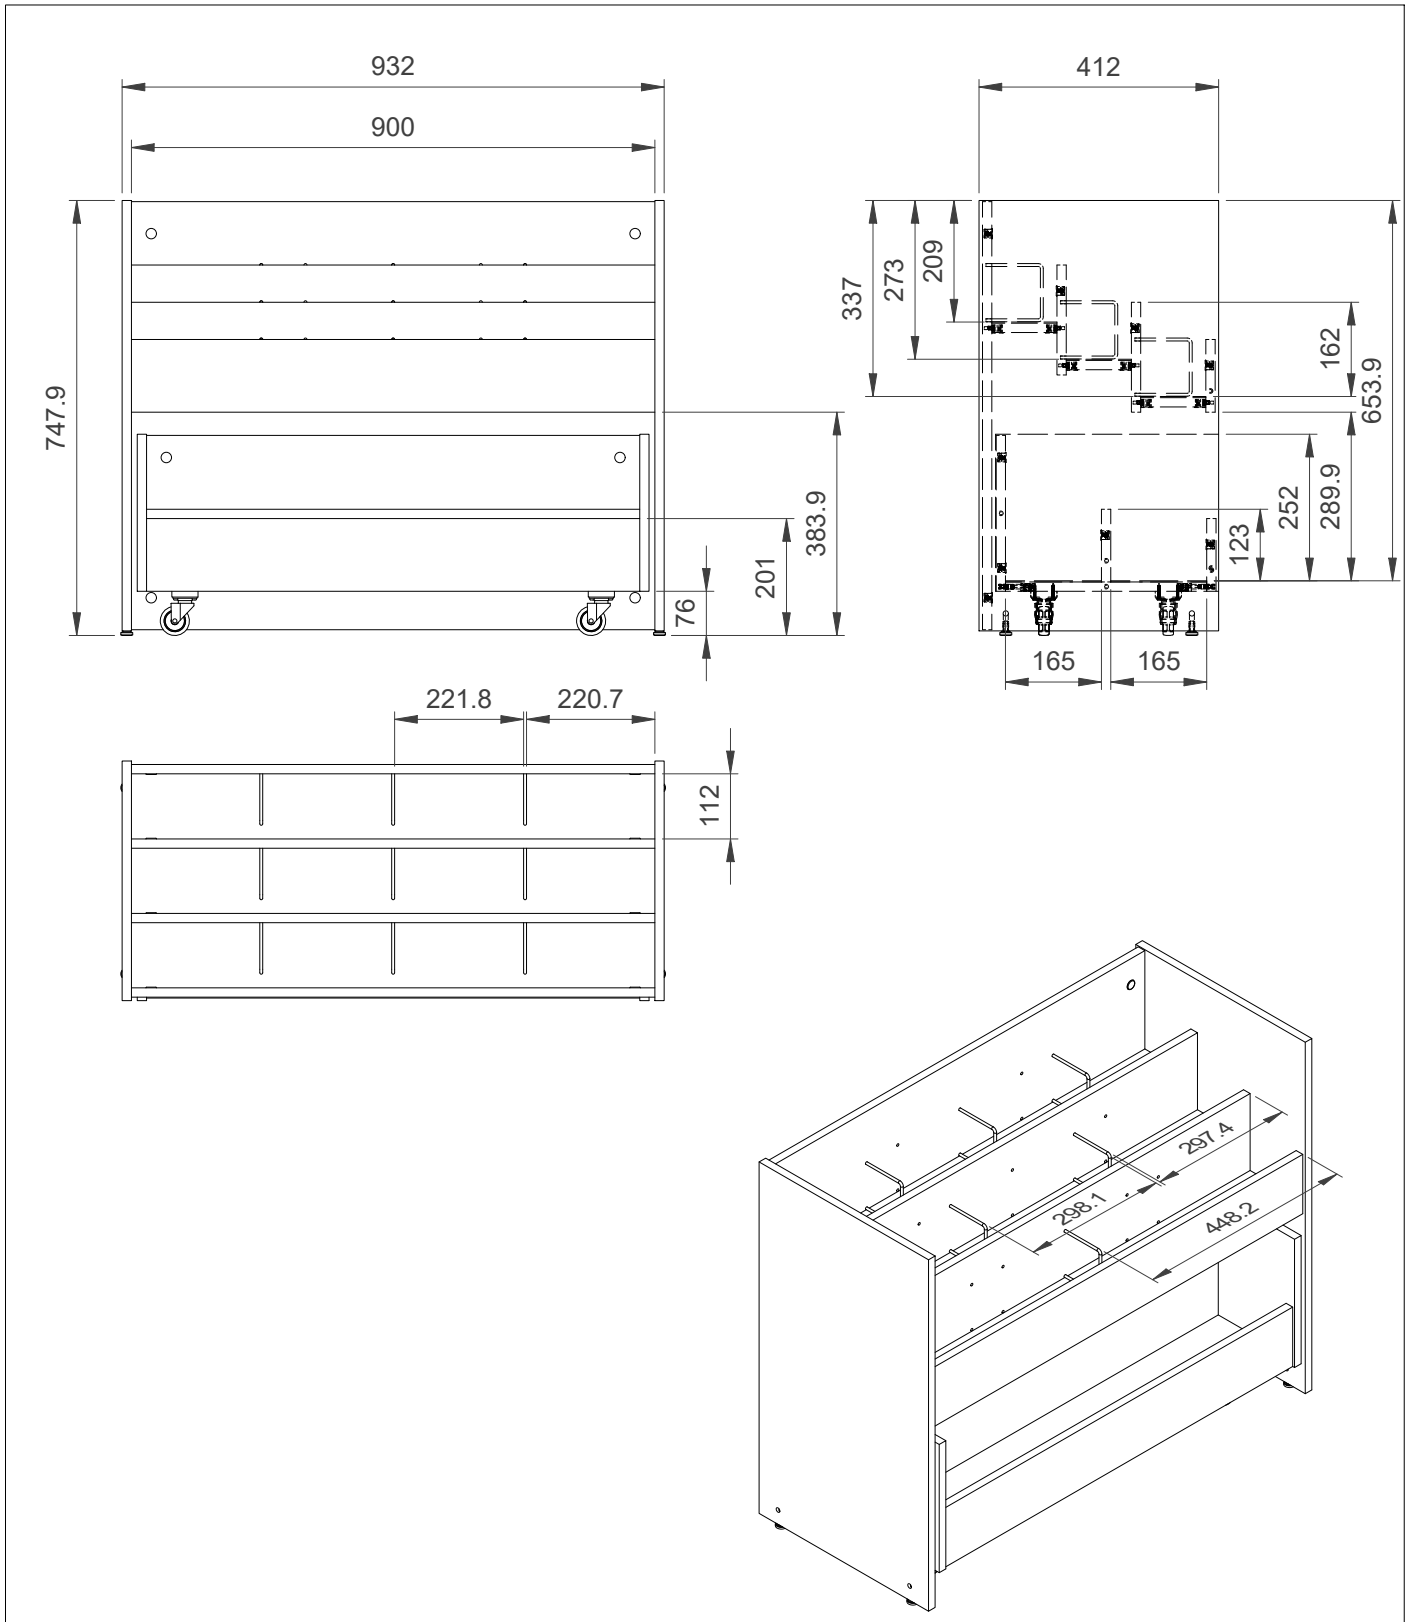

Anette Browser single-sided

Anette Browser incl. castor set (optional)