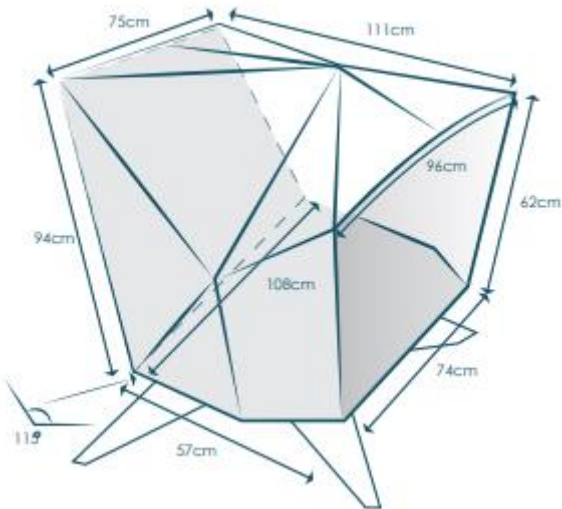

HabiCave

Item: E3580

Seat height: 30 cm
 Total height: 103 cm
 Total width: 118 cm
 Total depth: 111 cm

Item: E3581

Seat height: 45 cm
 Total height: 124 cm
 Total width: 118 cm
 Total depth: 111 cm

Item: E3582

Seat height: 45 cm
 Total height: 128 cm
 Total width: 102 cm
 Total depth: 111 cm