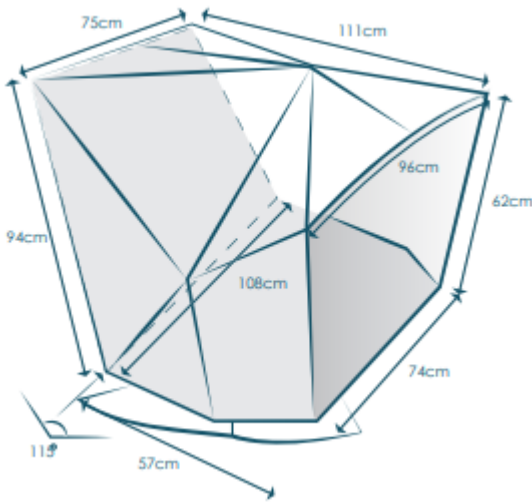

HabiCave

Item: E3580

Seat height: 30 cm
 Total height: 103 cm
 Total width: 118 cm
 Total depth: 111 cm

Item: E3581

Seat height: 45 cm
 Total height: 124 cm
 Total width: 118 cm
 Total depth: 111 cm

Item: E3582

Seat height: 45 cm
 Total height: 128 cm
 Total width: 102 cm
 Total depth: 111 cm