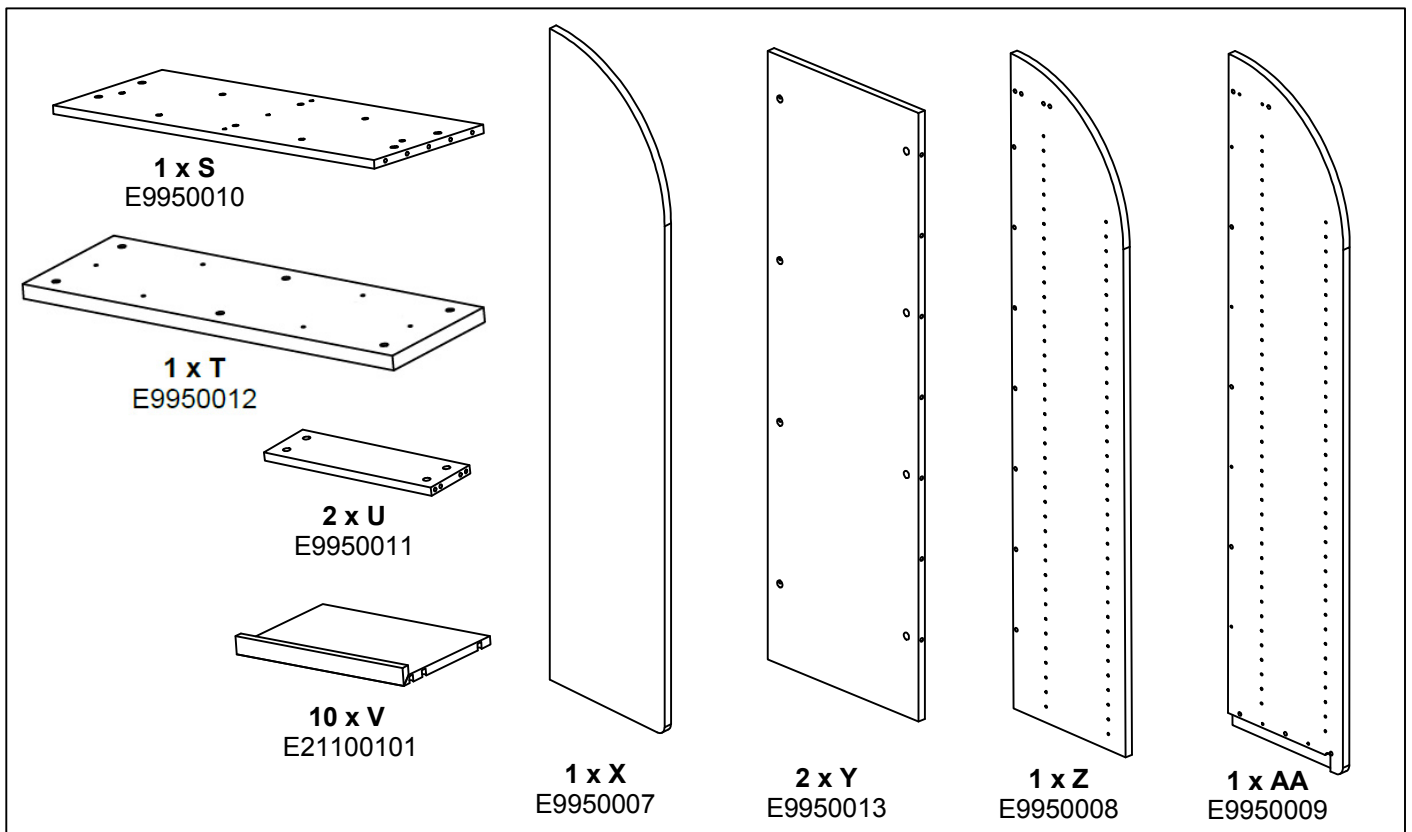

Assembly Guide

E21120 - Memphis Maxi Single

2018.06

First check the contents to make sure that nothing is missing. Sort out the screws and fittings as shown.
Assemble your furniture step by step, as shown in the illustrations.

Safety - avoid overturn

Fasten from front
(buy screw - to wall type)