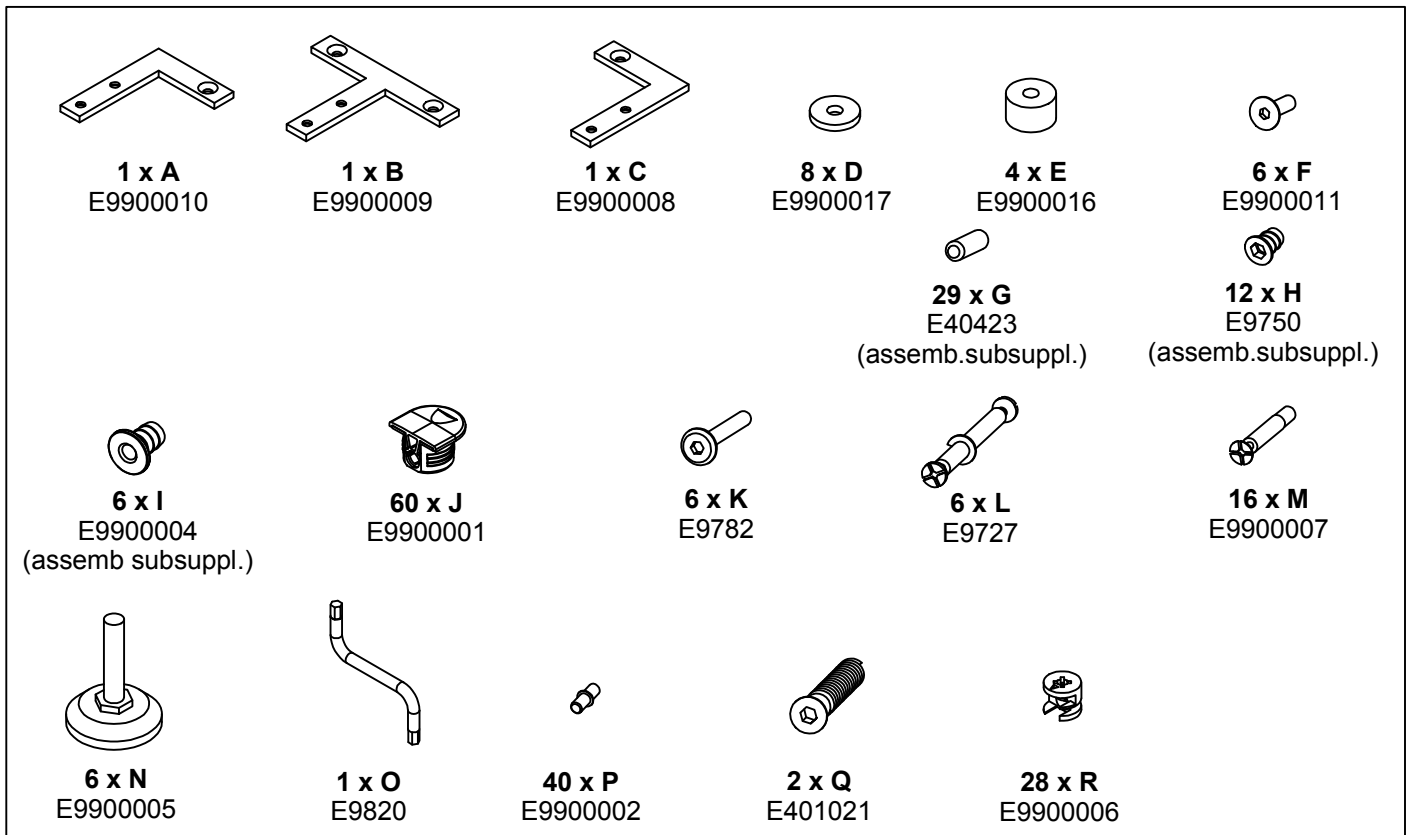

Assembly Guide

E21120 - Memphis Maxi Single

2018.06

First check the contents to make sure that nothing is missing. Sort out the screws and fittings as shown.
Assemble your furniture step by step, as shown in the illustrations.

Safety - avoid overturn

Fasten from front
(buy screw - to wall type)