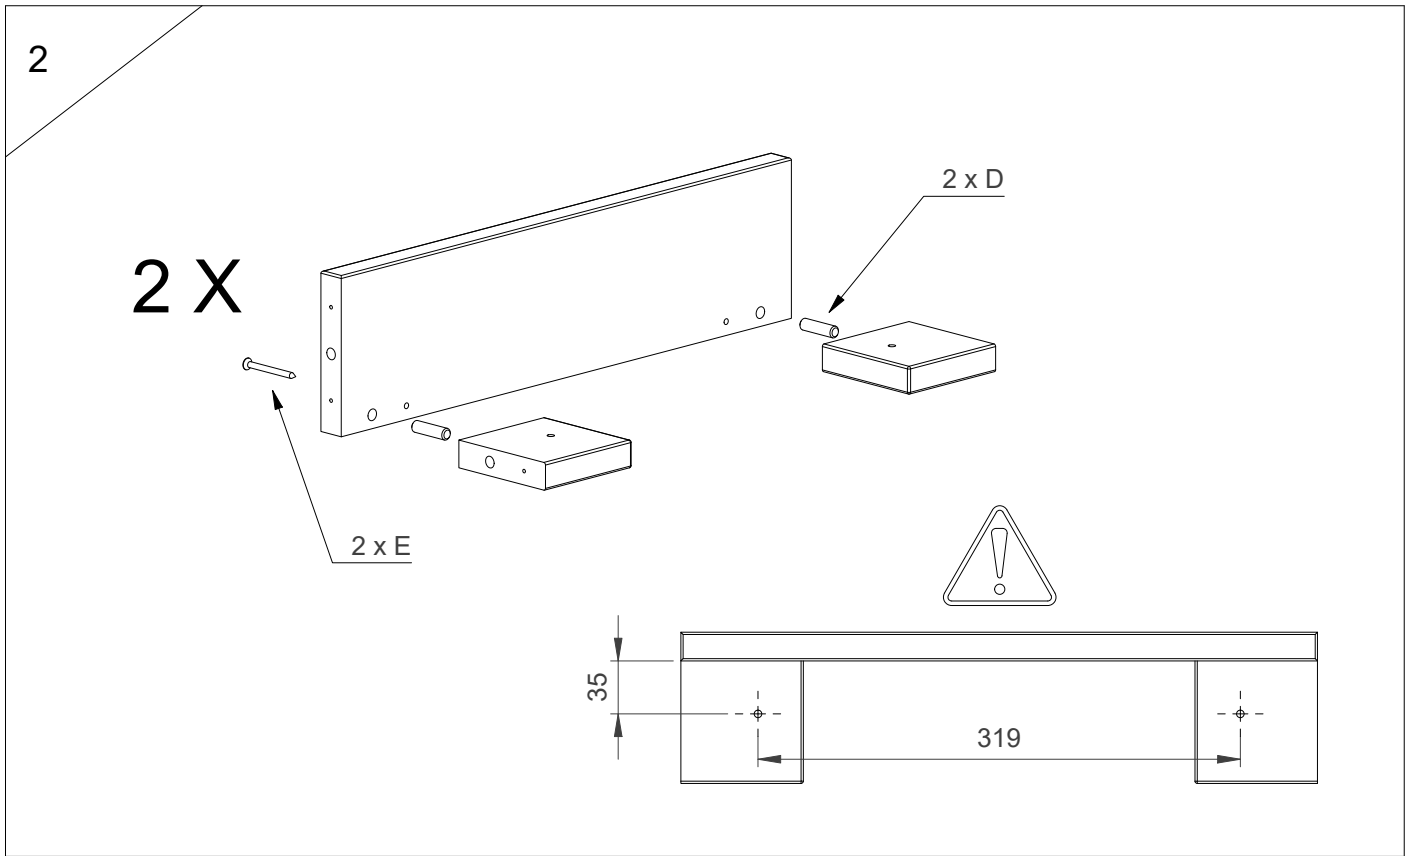

Assembly Guide

Round top plate f. Maria w/ mounting