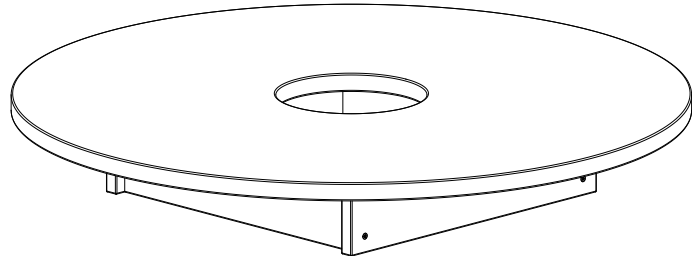

## Round top plate f. Maria w/ mounting part

03.2026

First check the contents to make sure that nothing is missing. Sort out the screws and fittings as shown.  
Assemble your furniture step by step, as shown in the illustrations.

# Assembly Guide

Round top plate f. Maria w/ mounting

1

2 x A

2 x B

4 x C

12 x D

16 x E

## Round top plate f. Maria w/ mounting