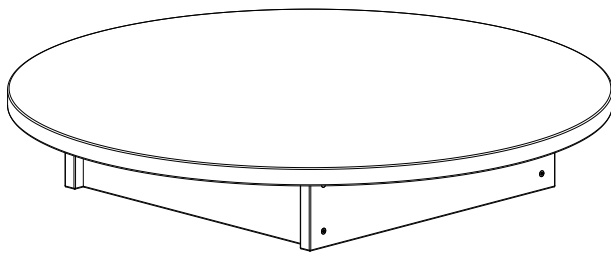

## Round top plate f. Maria w/ mounting part

03.2026

First check the contents to make sure that nothing is missing. Sort out the screws and fittings as shown.  
Assemble your furniture step by step, as shown in the illustrations.

# Assembly Guide

Round top plate f. Maria w/ mounting

1

2 x A

2 x B

4 x C

12 x D

16 x E

## Round top plate f. Maria w/ mounting