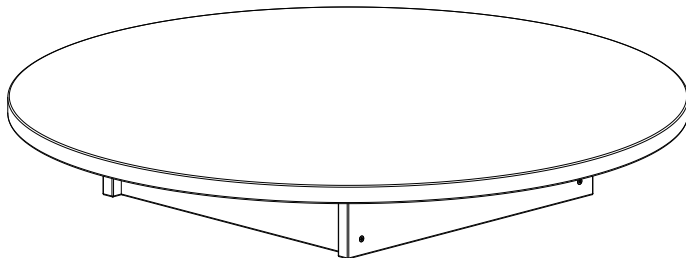

## Round top plate f. Maria w/ mounting part

03.2026

First check the contents to make sure that nothing is missing. Sort out the screws and fittings as shown.  
Assemble your furniture step by step, as shown in the illustrations.

# Assembly Guide

Round top plate f. Maria w/ mounting

1

2 x A

2 x B

4 x C

12 x D

16 x E

## Round top plate f. Maria w/ mounting