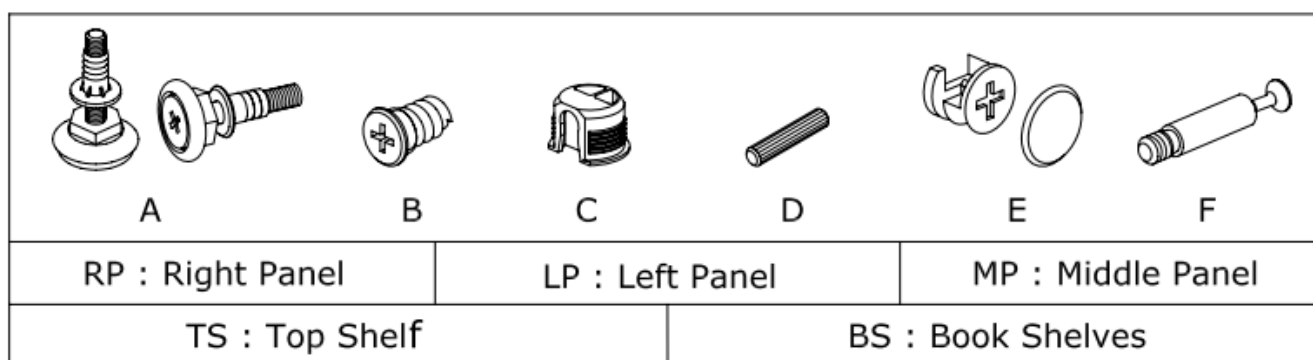

Assembly Guide

Monteringsvejledning

Softline/Slimline - Radius shelving starter bay

Assembly Guide

Assembly guide for Soffline/Slimline radius shelving starter bay

UK: First check the contents to make sure that nothing is missing. Sort out the screws and fittings as shown. Assemble your furniture step by step, as shown in the illustrations.

DK: Kontrollér først indholdet. Sortér skruer og beslag som anvisningen viser. Montér i nummerorden og som illustrationen viser.

Assembly Guide

Assembly guide for Soffline/Slimline radius shelving starter bay