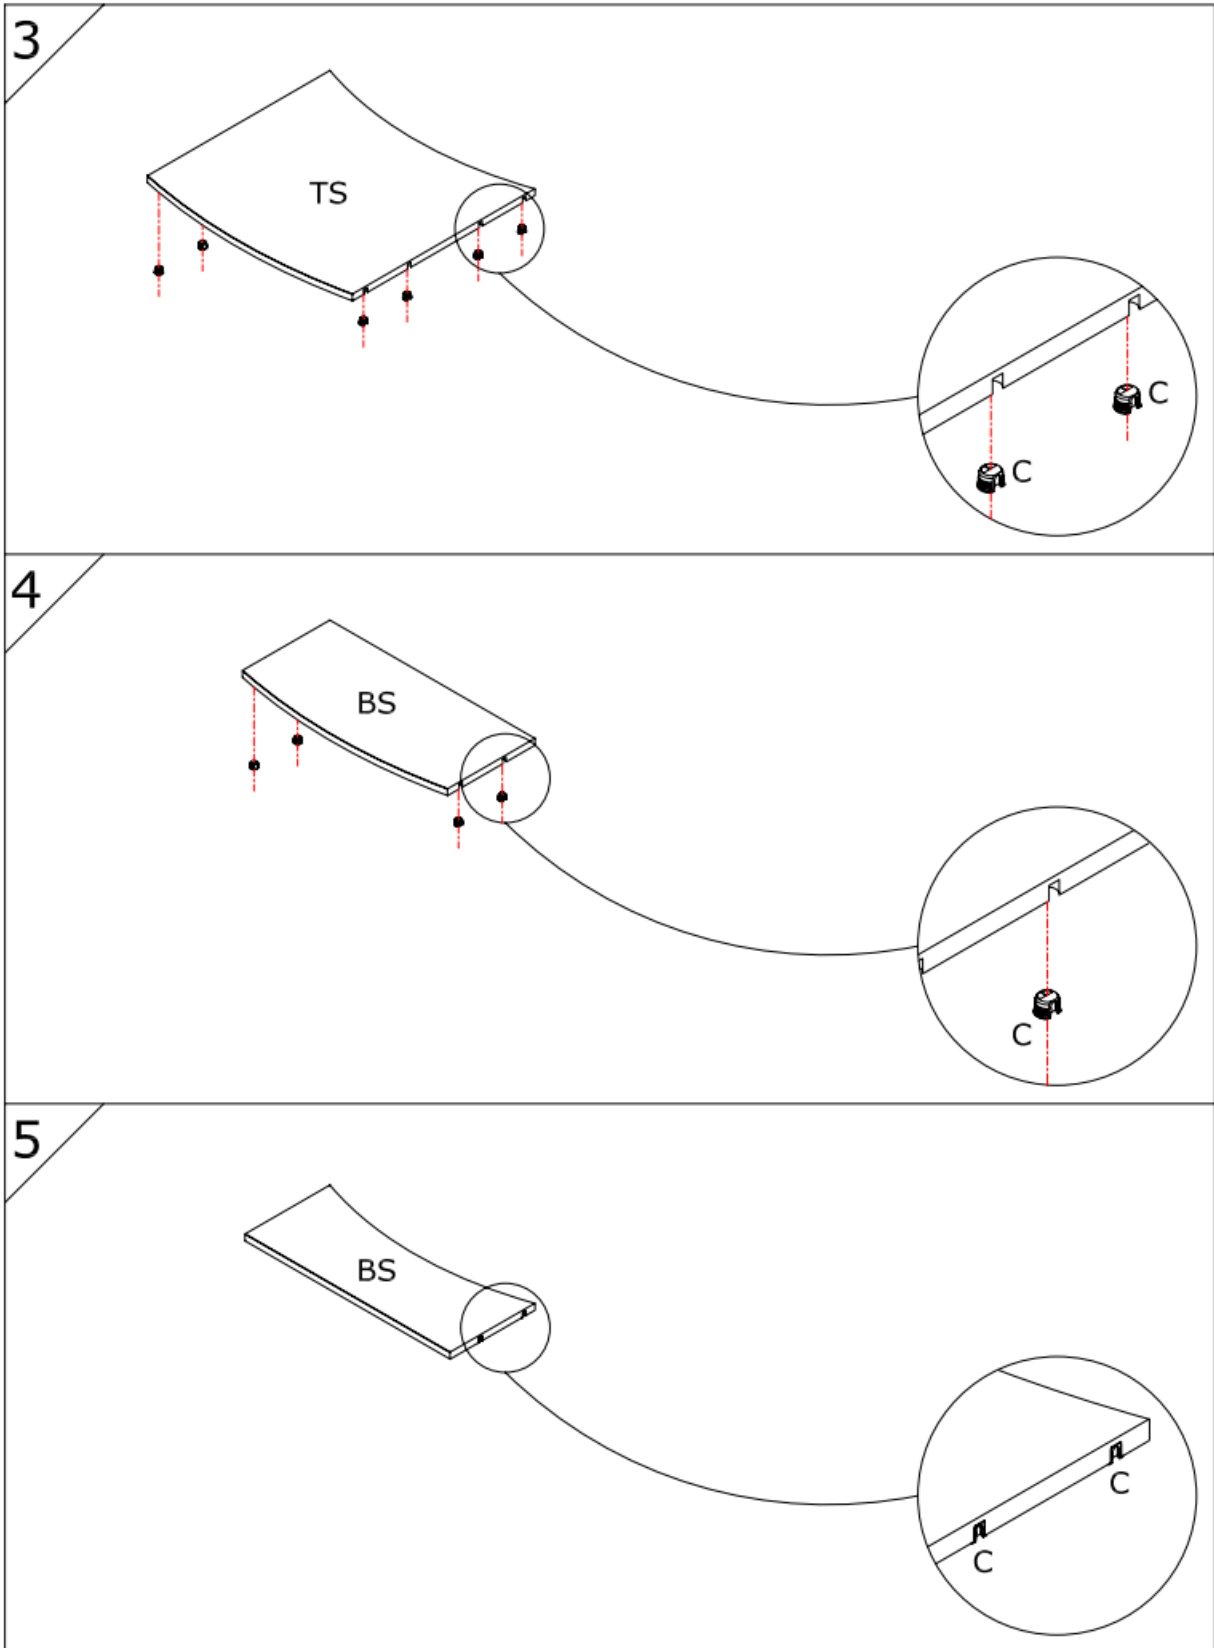

Assembly Guide

Assembly guide for Soffline/Slimline radius shelving starter bay