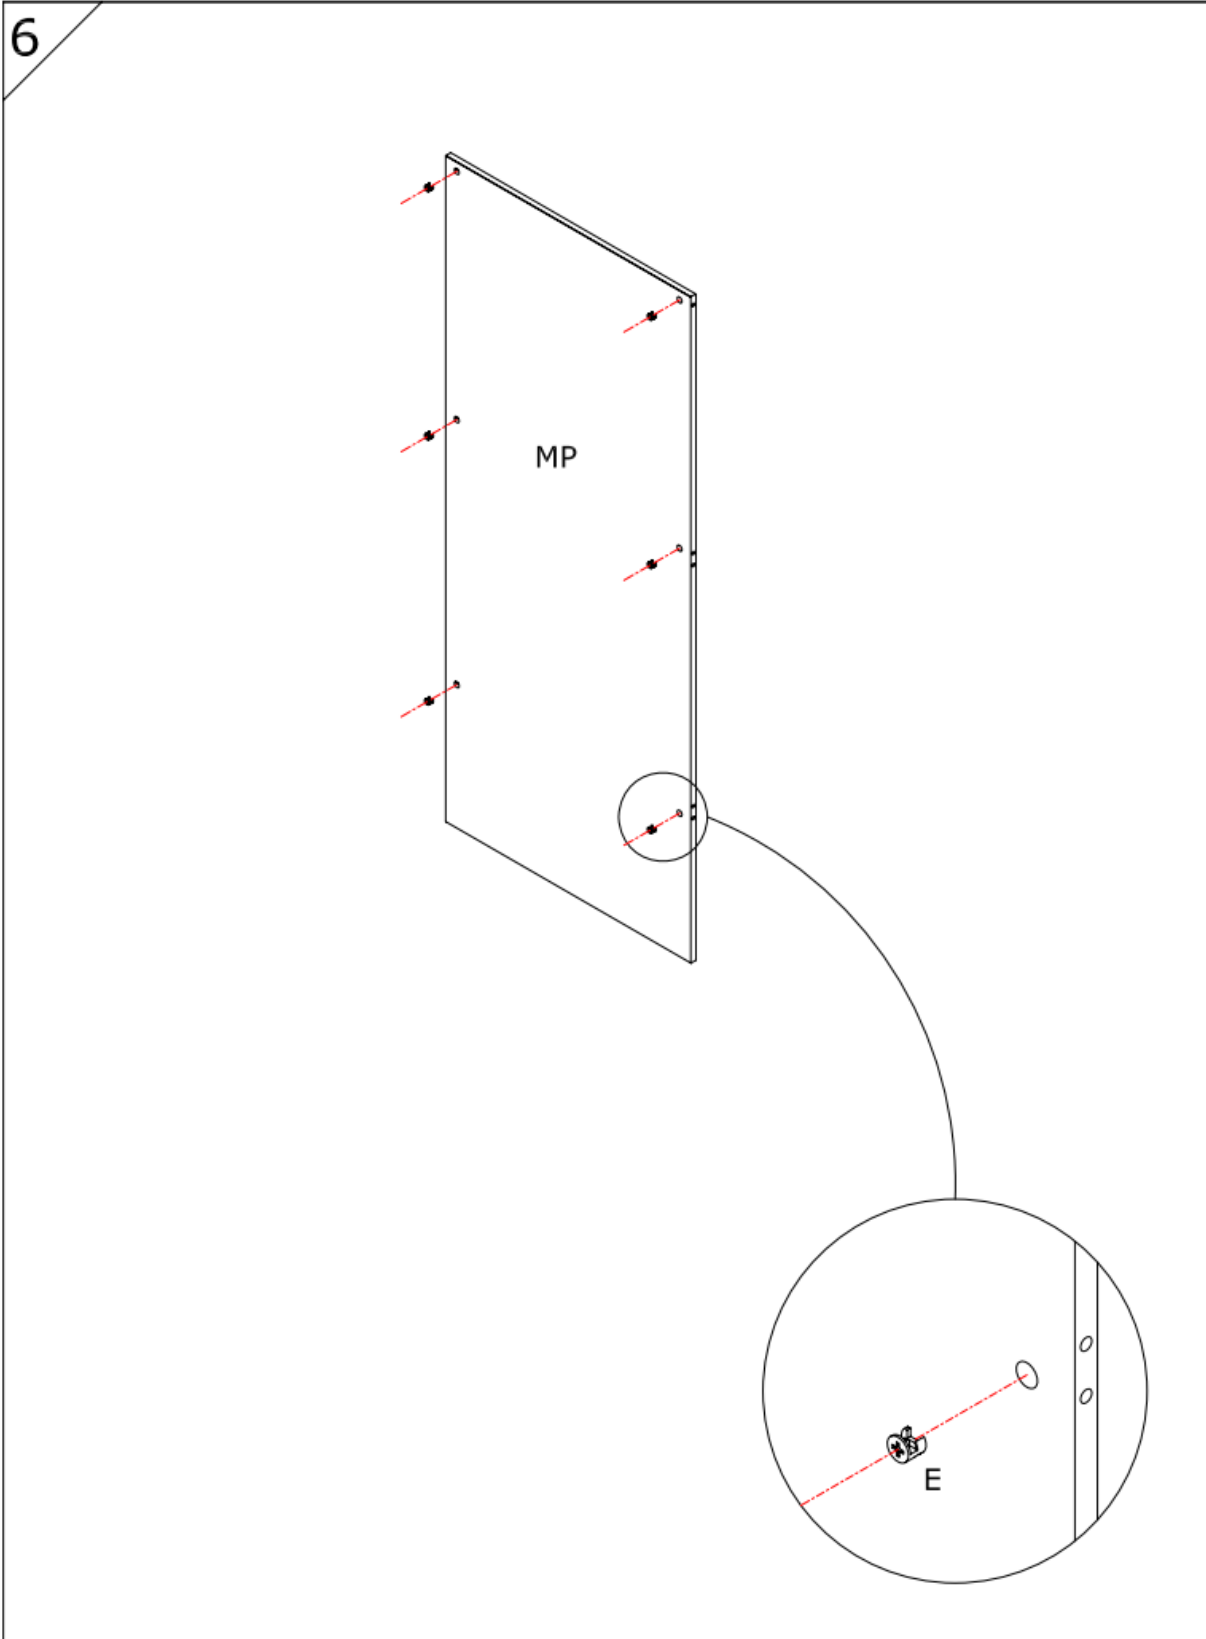

Assembly Guide

Monteringsvejledning

Softline/Slimline - Radius shelving starter bay

Assembly Guide

Assembly guide for Soffline/Slimline radius shelving starter bay

UK: First check the contents to make sure that nothing is missing. Sort out the screws and fittings as shown. Assemble your furniture step by step, as shown in the illustrations.

DK: Kontrollér først indholdet. Sortér skruer og beslag som anvisningen viser. Montér i nummerorden og som illustrationen viser.

Assembly Guide

Assembly guide for Soffline/Slimline radius shelving starter bay

Assembly Guide

Assembly guide for Soffline/Slimline radius shelving starter bay

Assembly Guide

Assembly guide for Soffline/Slimline radius shelving starter bay

Assembly Guide

Assembly guide for Soffline/Slimline radius shelving starter bay