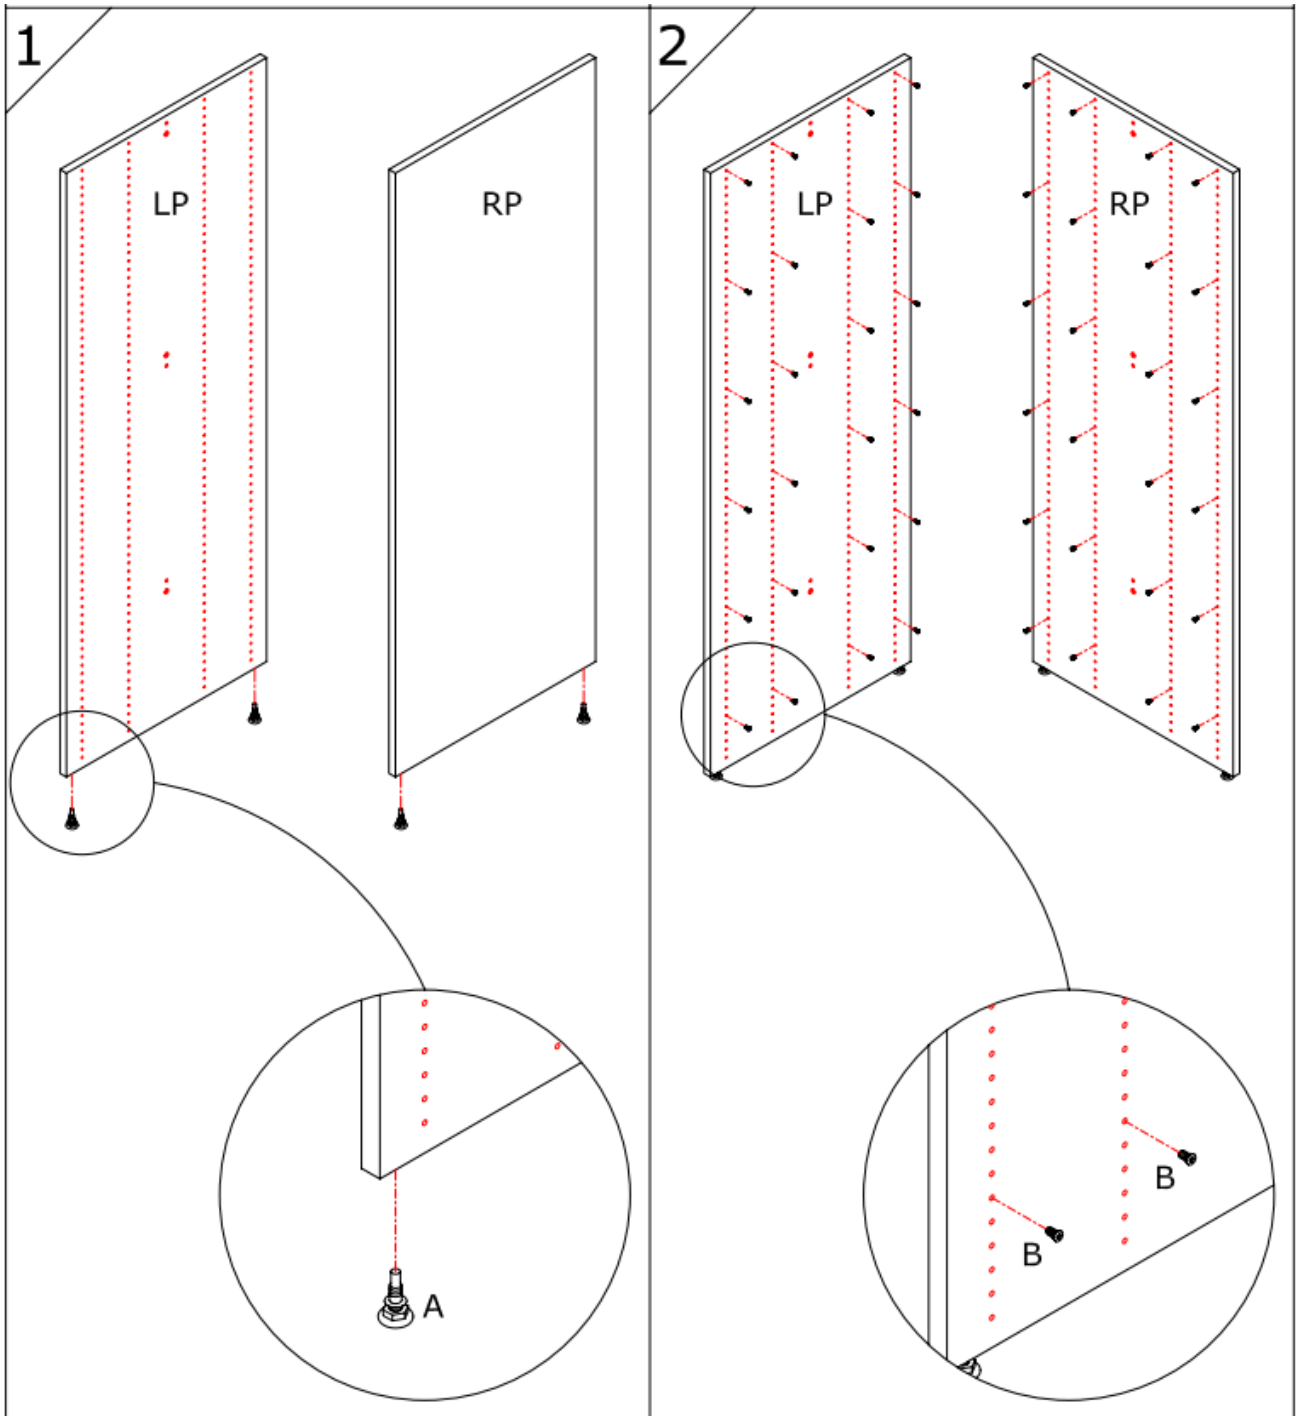

Assembly Guide

Monteringsvejledning

Softline/Slimline - Radius shelving starter bay

Assembly Guide

Assembly guide for Soffline/Slimline radius shelving starter bay

UK: First check the contents to make sure that nothing is missing. Sort out the screws and fittings as shown. Assemble your furniture step by step, as shown in the illustrations.

DK: Kontrollér først indholdet. Sortér skruer og beslag som anvisningen viser. Montér i nummerorden og som illustrationen viser.

Assembly Guide

Assembly guide for Soffline/Slimline radius shelving starter bay