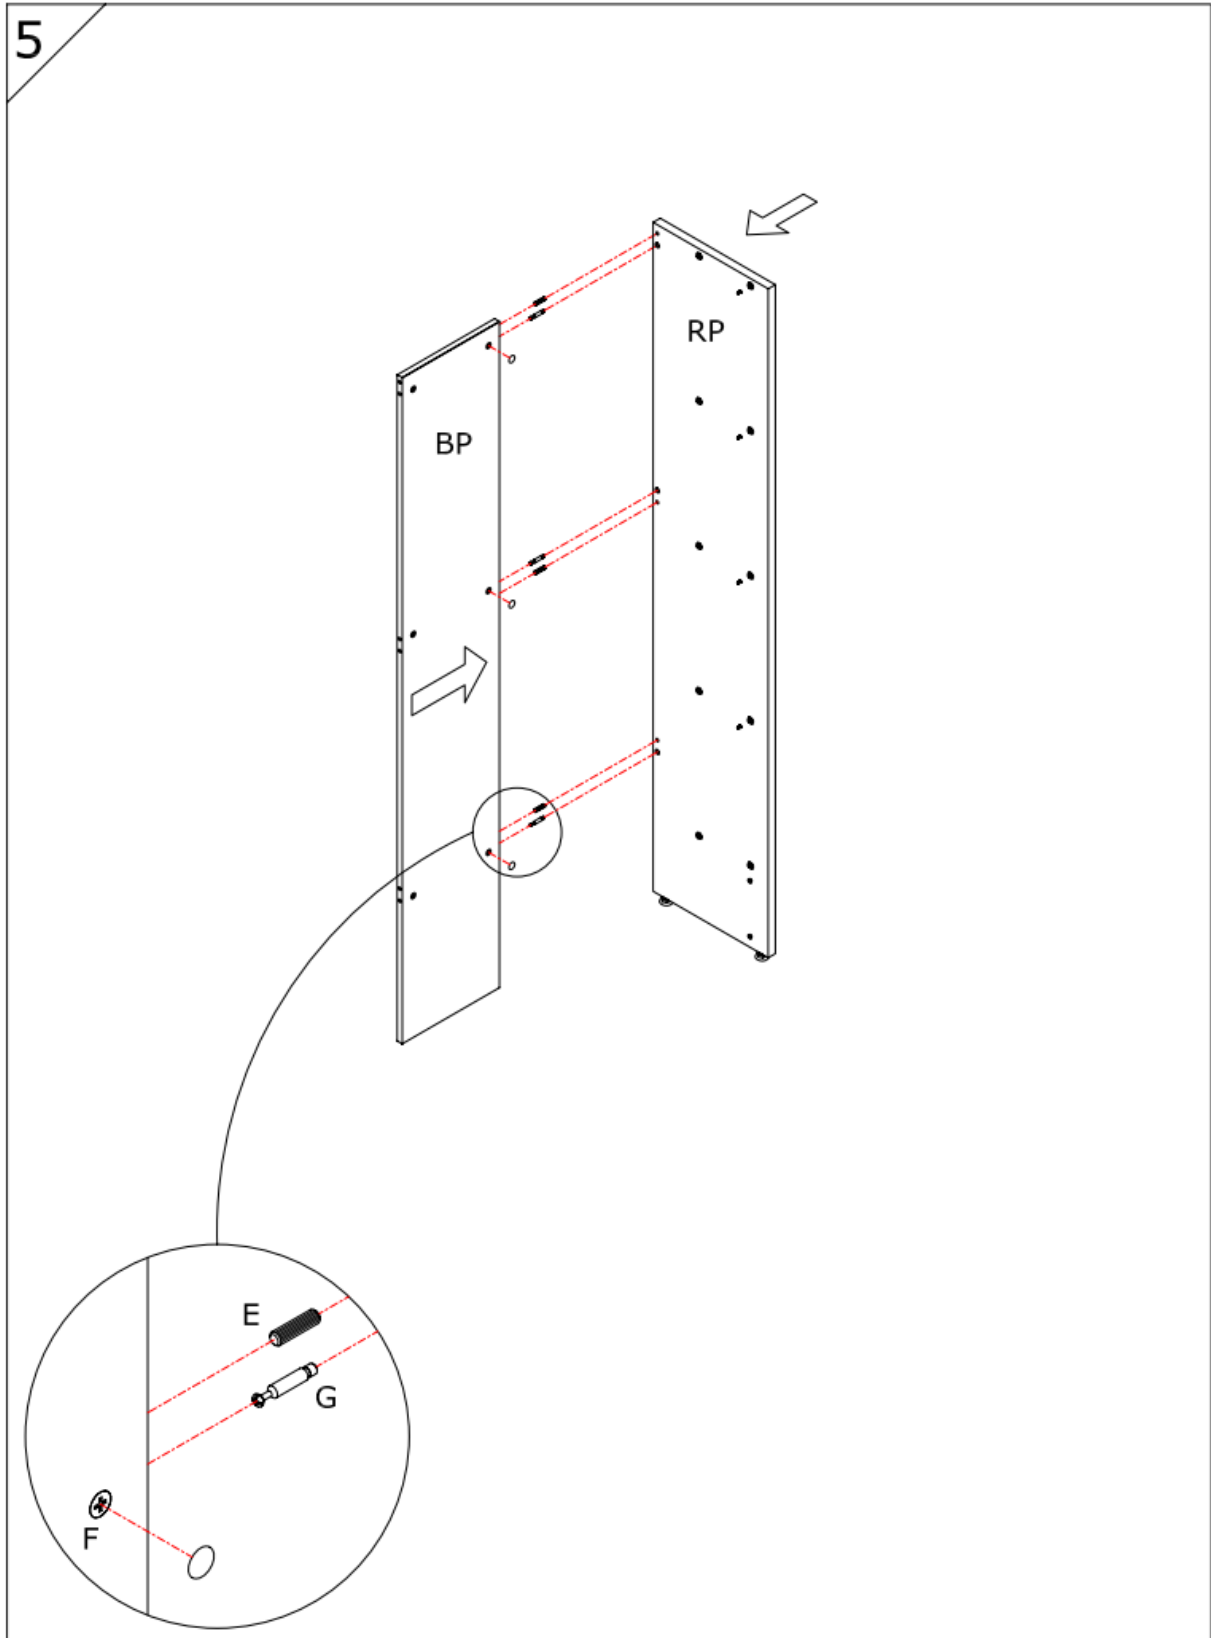

Assembly Guide

Monteringsvejledning

Softline/Slimline – Singels single sided starter bay

Assembly Guide

Assembly guide for Softline/Slimline Singels single sided starter bay

UK: First check the contents to make sure that nothing is missing. Sort out the screws and fittings as shown. Assemble your furniture step by step, as shown in the illustrations.

DK: Kontrollér først indholdet. Sortér skruer og beslag som anvisningen viser. Montér i nummerorden og som illustrationen viser.

							
A	B	C	D	E	F	G	
RP : Right Panel		LP : Left Panel			BP : Back Panel		
BS : Base Shelves		DS : Display Shelves			KP : Kick Plates		

Assembly Guide

Assembly guide for Softline/Slimline Singels single sided starter bay

Assembly Guide

Assembly guide for Softline/Slimline Singels single sided starter bay

Assembly Guide

Assembly guide for Softline/Slimline Singels single sided starter bay