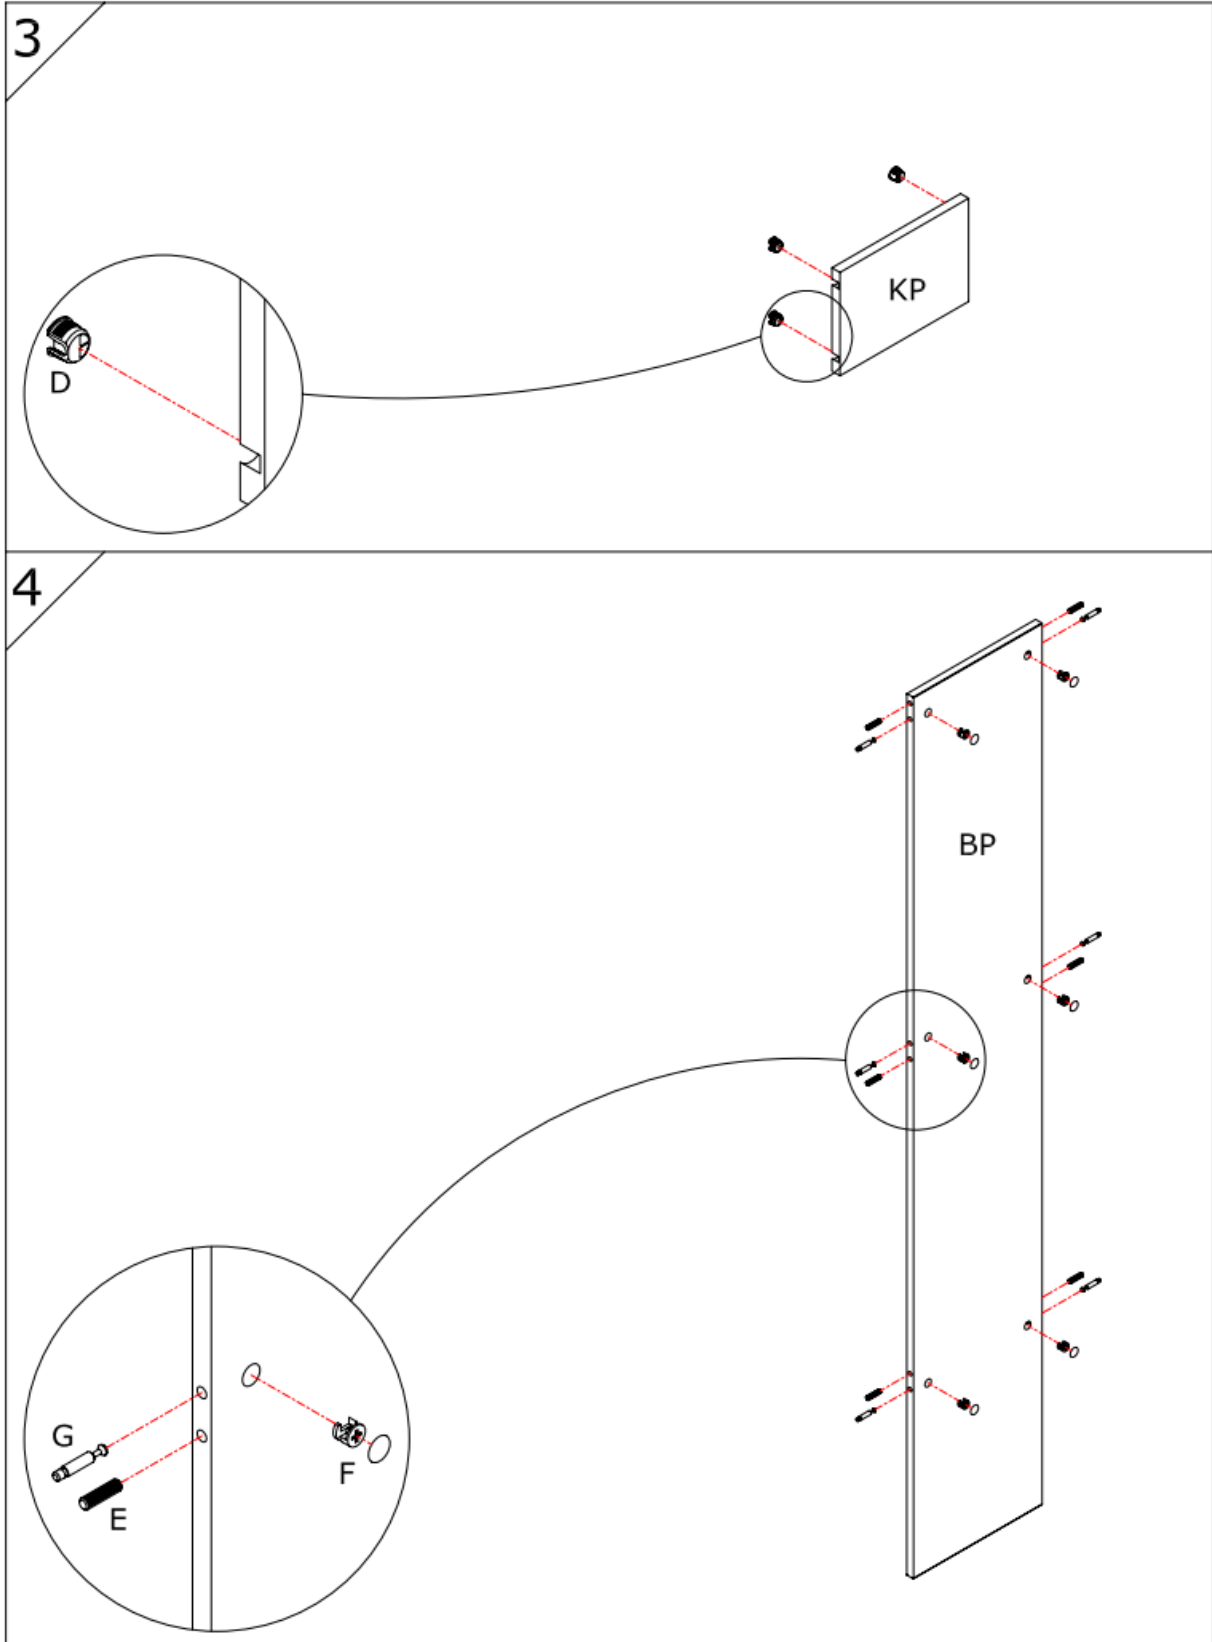

Assembly Guide

Assembly guide for Softline/Slimline Singels single sided starter bay