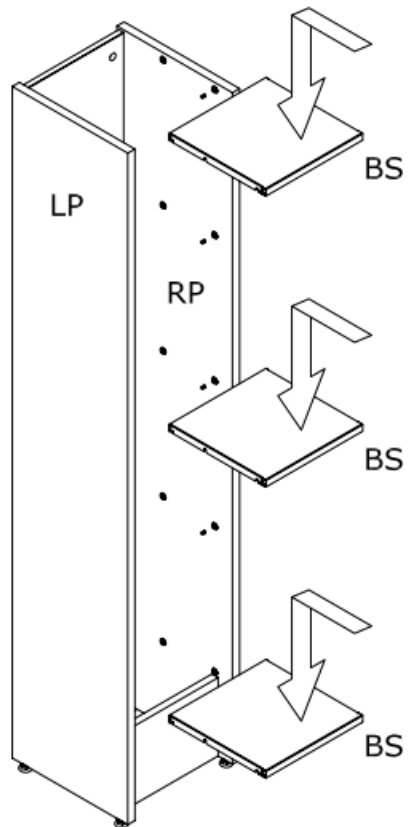

DK: Kontrollér først indholdet. Sortér skruer og beslag som anvisningen viser. Montér i nummerorden og som illustrationen viser.

							
A	B	C	D	E	F	G	
RP : Right Panel		LP : Left Panel			BP : Back Panel		
BS : Base Shelves		DS : Display Shelves			KP : Kick Plates		

Assembly Guide

Assembly guide for Softline/Slimline Singels single sided starter bay

Assembly Guide

Assembly guide for Softline/Slimline Singels single sided starter bay

Assembly Guide

Assembly guide for Softline/Slimline Singels single sided starter bay

Assembly Guide

Assembly guide for Softline/Slimline Singels single sided starter bay

6

Assembly Guide

Assembly guide for Softline/Slimline Singels single sided starter bay

Assembly Guide

Assembly guide for Softline/Slimline Singels single sided starter bay

8

Assembly Guide

Assembly guide for Softline/Slimline Singels single sided starter bay

WE ARE LIBRARY PEOPLE®

DENMARK

Lammhults Biblioteksdesign A/S
Dalbækvej 1
6670 Holsted

bci@bci.dk
www.lammhultsbiblioteksdesign.dk