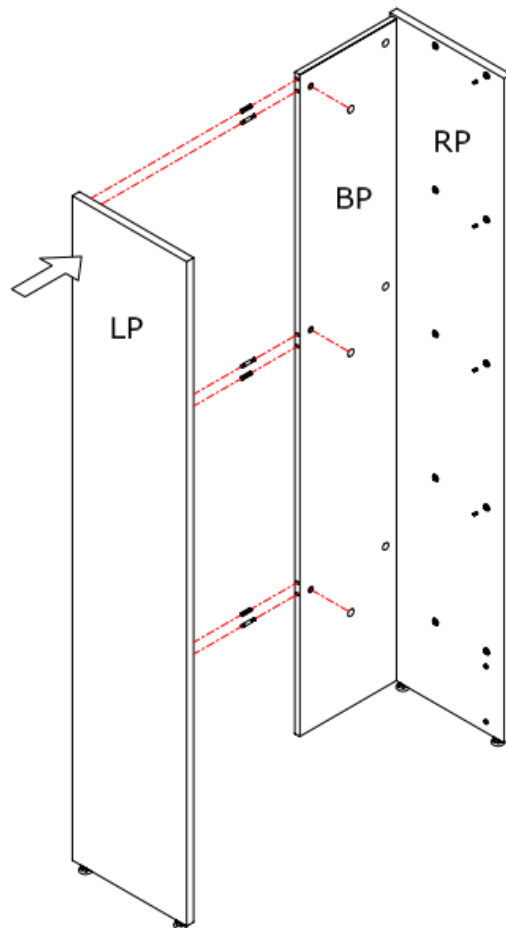

Assembly Guide

Monteringsvejledning

Softline/Slimline – Singels single sided starter bay

Assembly Guide

Assembly guide for Softline/Slimline Singels single sided starter bay

UK: First check the contents to make sure that nothing is missing. Sort out the screws and fittings as shown. Assemble your furniture step by step, as shown in the illustrations.

DK: Kontrollér først indholdet. Sortér skruer og beslag som anvisningen viser. Montér i nummerorden og som illustrationen viser.

							
A	B	C	D	E	F	G	
RP : Right Panel		LP : Left Panel			BP : Back Panel		
BS : Base Shelves		DS : Display Shelves			KP : Kick Plates		

Assembly Guide

Assembly guide for Softline/Slimline Singels single sided starter bay

Assembly Guide

Assembly guide for Softline/Slimline Singels single sided starter bay

Assembly Guide

Assembly guide for Softline/Slimline Singels single sided starter bay

Assembly Guide

Assembly guide for Softline/Slimline Singels single sided starter bay

6

Assembly Guide

Assembly guide for Softline/Slimline Singels single sided starter bay

Assembly Guide

Assembly guide for Softline/Slimline Singels single sided starter bay