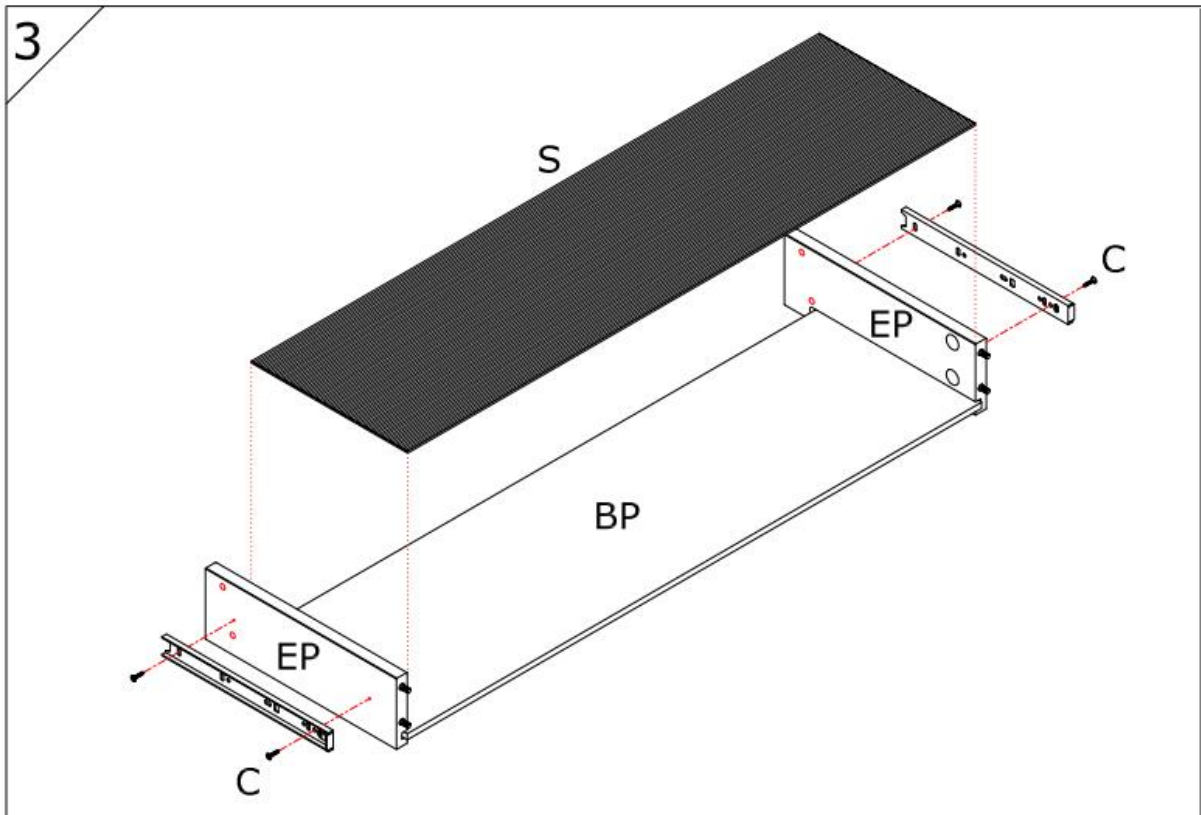

Assembly Guide

Assembly guide for Softline/Slimline CD-DVD display box