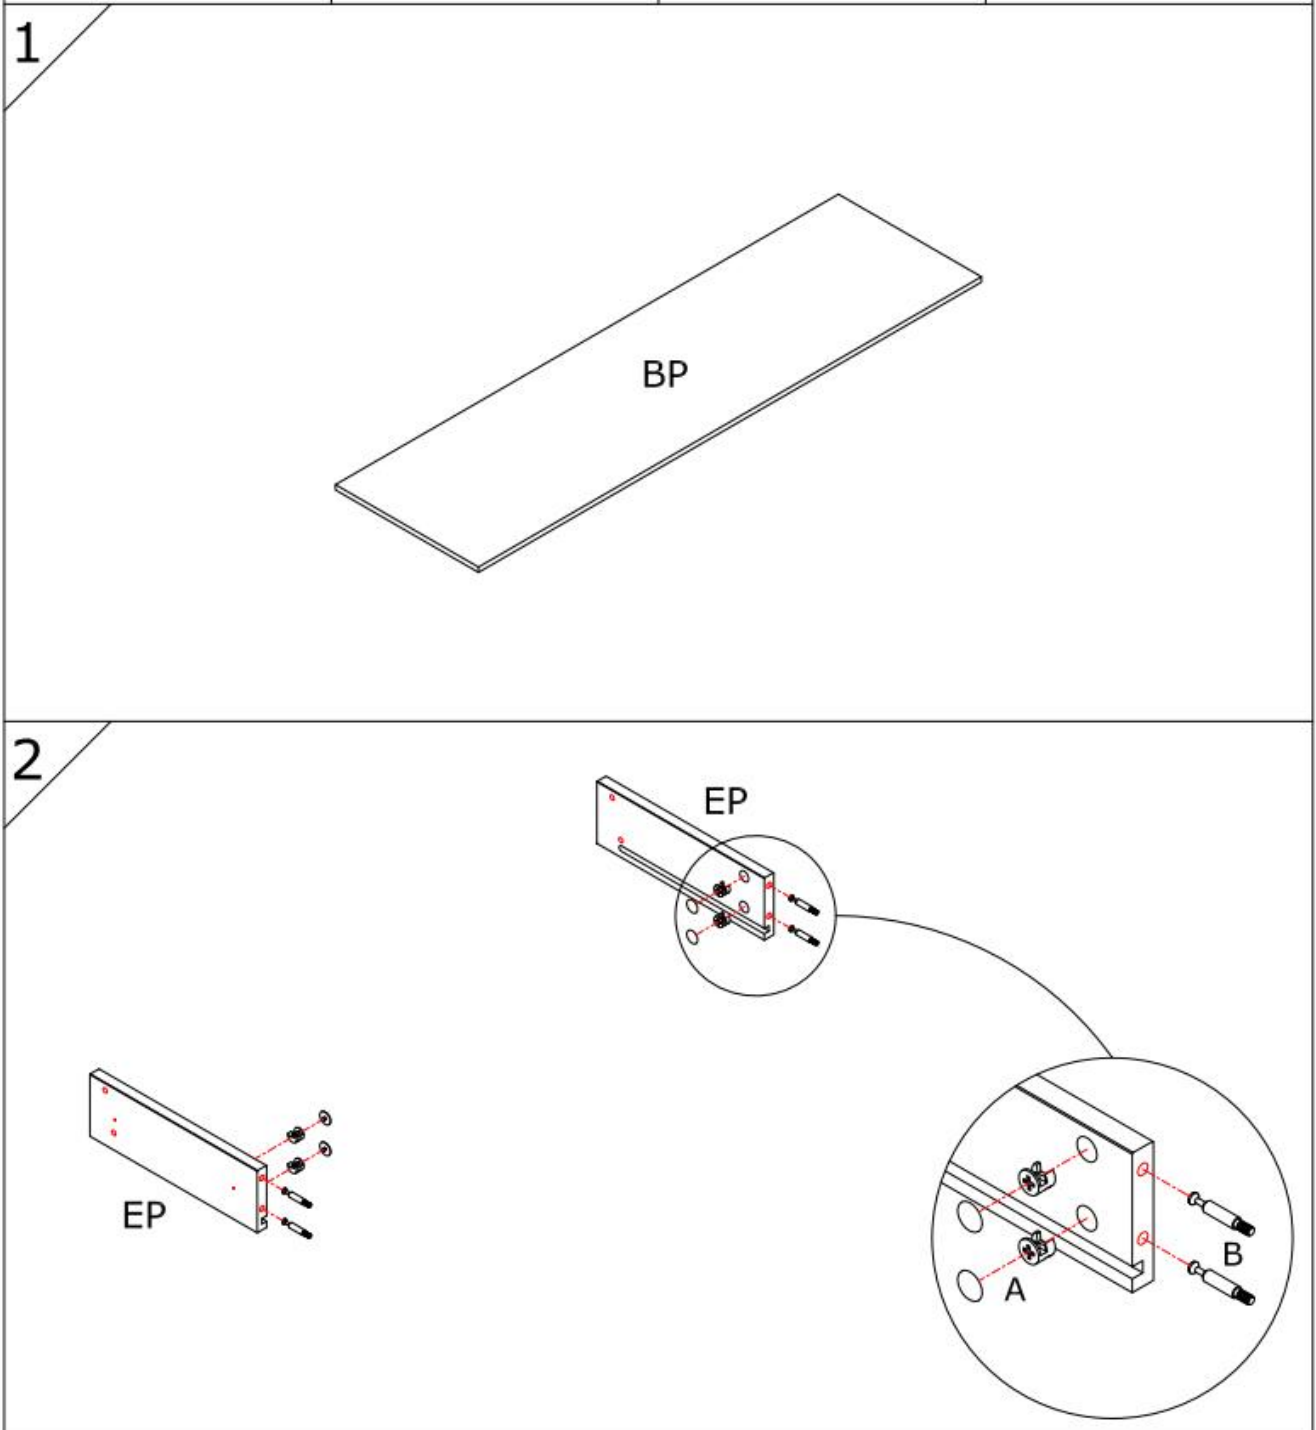

Assembly Guide

Assembly guide for Softline/Slimline CD-DVD display box