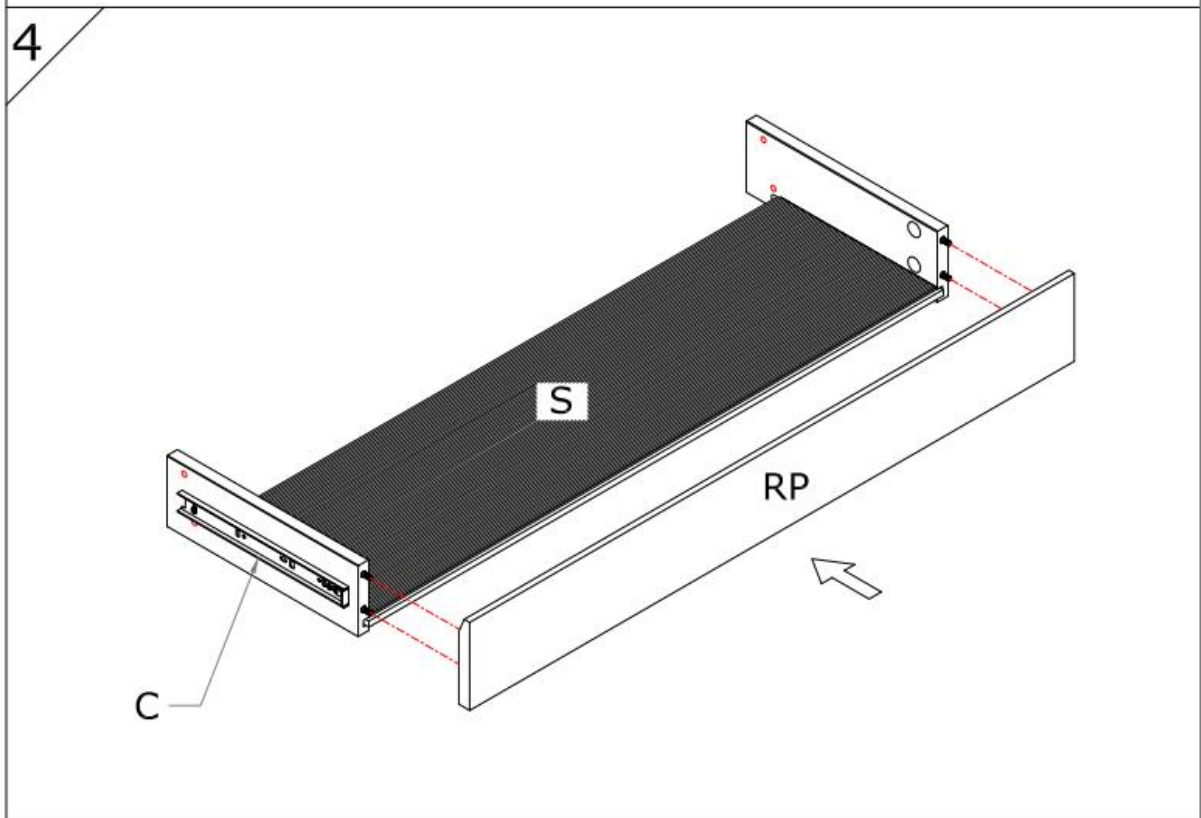

Assembly Guide

Assembly guide for Softline/Slimline CD-DVD display box