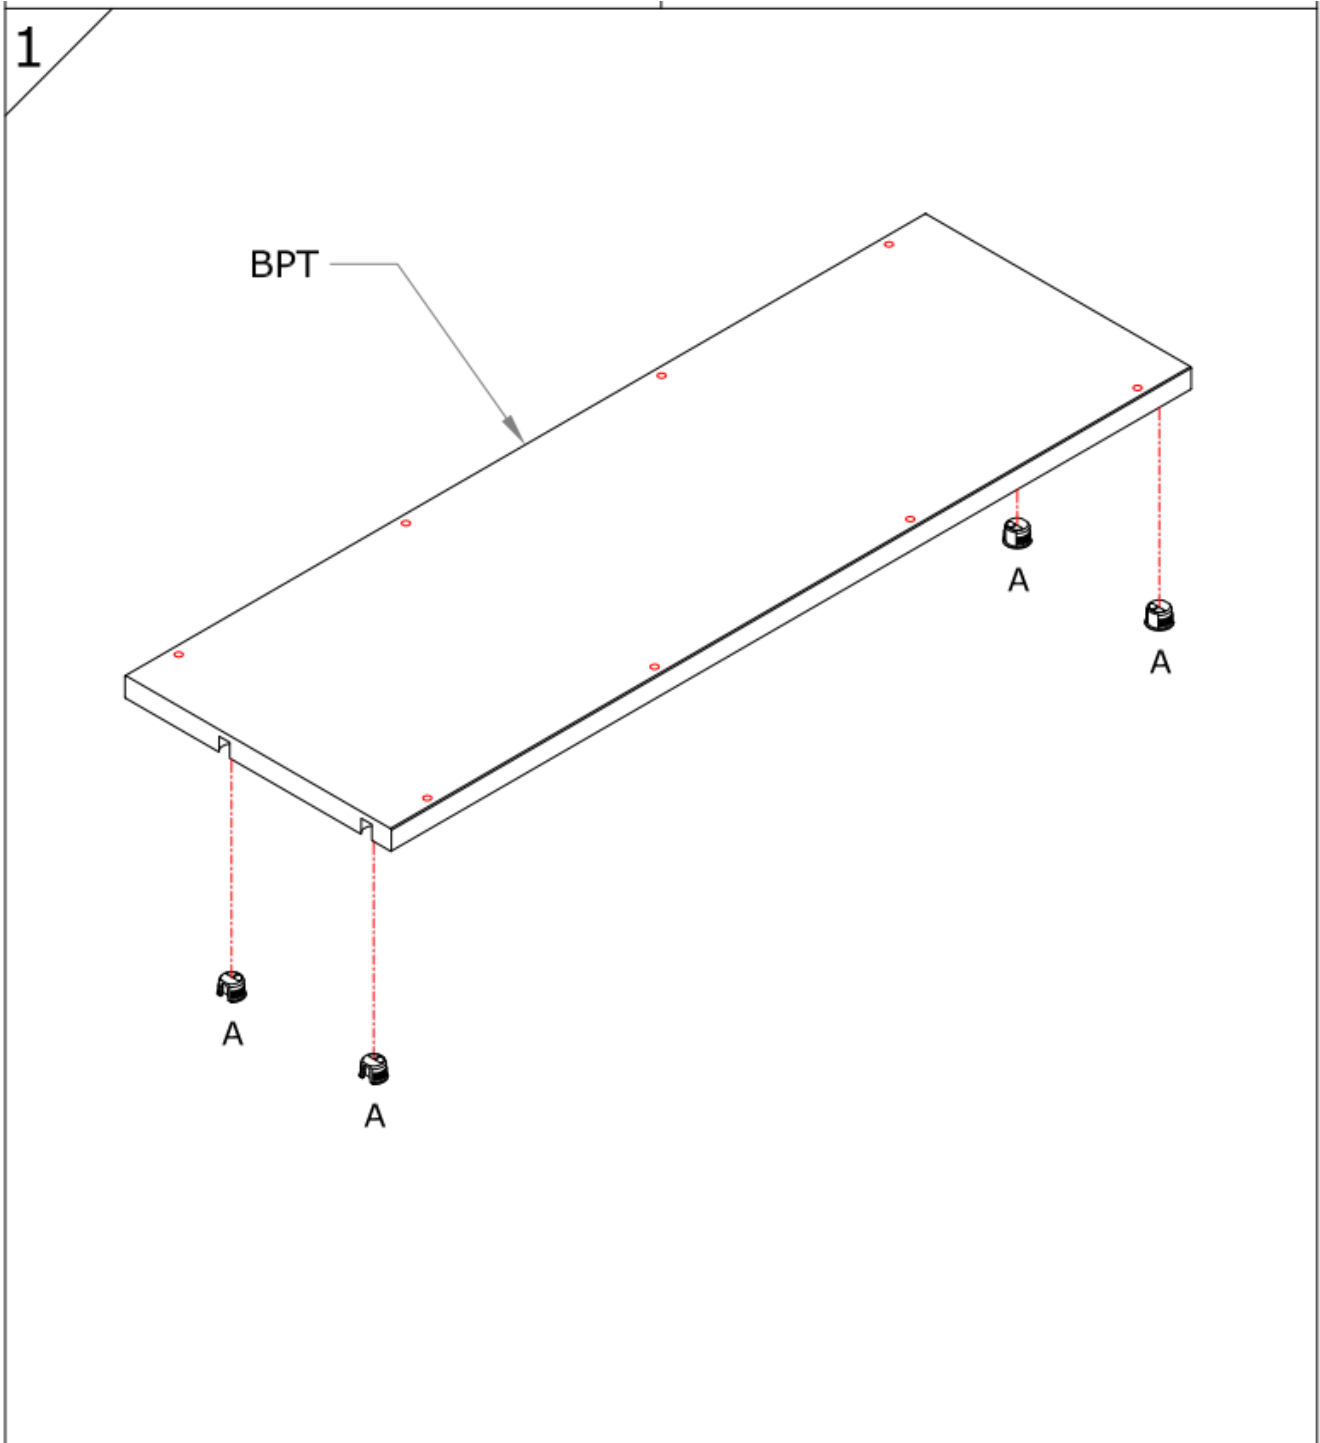

Assembly Guide

Assembly guide for Softline/Slimline picture book box with 4 compartments